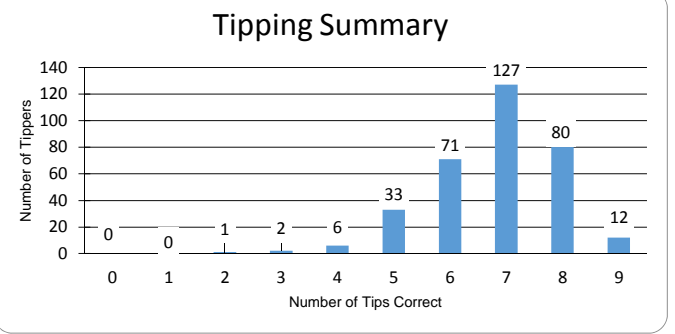

Winner this round
Heather Direen (9/9) 197 points. (Actual 216)

Number of tips submitted	332	92.5%
Average Score this week	6.81	
Wild Cards played	4	
Average Wild Card score	7.25	

Match Results AFL Round 1	# of tippers correct
Richmond 121 d Carlton 95	314 94.6%
Essendon 99 d Adelaide 87	95 28.6%
St Kilda 107 d Brisbane Lions 82	312 94.0%
Port Adelaide 110 d Fremantle 60	317 95.5%
Gold Coast 55 d North Melbourne 39	202 60.8%
Hawthorn 101 d Collingwood 67	248 74.7%
GWS Giants 133 d Western Bulldogs 51	312 94.0%
Geelong 97 d Melbourne 94	236 71.1%
Sydney 115 d West Coast 86	220 66.3%

AFL Ladder after round 1	%	Points
GWS Giants	260.8%	4
Port Adelaide	183.3%	4
Hawthorn	150.7%	4
Gold Coast	141.0%	4
Sydney	133.7%	4
St Kilda	130.5%	4
Richmond	127.4%	4
Essendon	113.8%	4
Geelong	103.2%	4
Melbourne	96.9%	0
Adelaide	87.9%	0
Carlton	78.5%	0
Brisbane Lions	76.6%	0
West Coast	74.8%	0
North Melbourne	70.9%	0
Collingwood	66.3%	0
Fremantle	54.5%	0
Western Bulldogs	38.3%	0

Hot Tip Summary			
Survivors	300		
Dropouts	55		
Team	Count	In Hand	
Adelaide	38	✘	300
Brisbane Lions	2	✘	300
Carlton	2